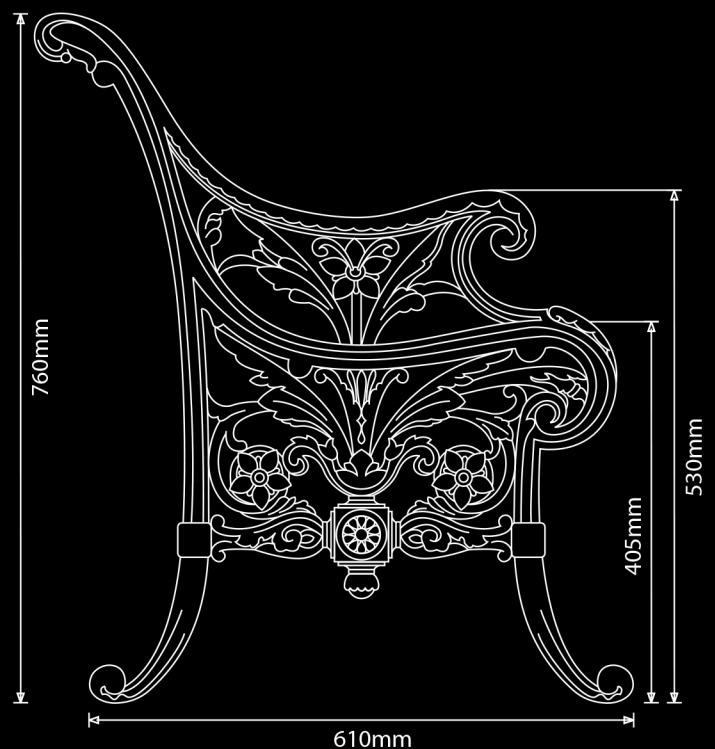

Bench - Ascot

An historic design of bench, first registered in January 1871. Examples of this bench can be seen at the Ascot Racecourse and have been supplied by Lost Art Limited to a variety of prestigious locations. Featuring stylised floral and acanthus leaf decoration in the cast iron ends, the bench is deceptively substantial, with timbers set into recessed channels within the casting.

Dimensions

Height: 760mm Floor to Armrest: 530mm
Base: 610mm Floor to Seating: 405mm

LOST ART
HISTORIC LANDSCAPE FURNISHING

Lost Art Limited, 1 Yewdale Crescent, Wigan, Lancashire, WN1 2HP, U.K.
T 01257 464601 E office@lost-art.co.uk W www.lost-art.co.uk