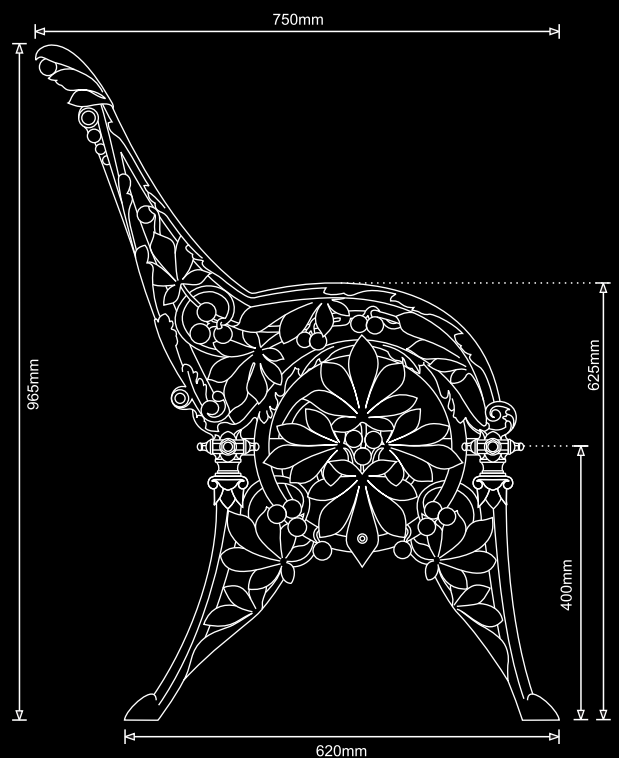

Bench - Horse Chestnut

Recrafted by Lost Art from a 19th Century Coalbrookdale design, our version is virtually (if not definitely) indistinguishable from the Victorian original. The cast iron ends feature detailed naturalistic decoration and the fitted oak slats are placed into a cast seat frame. The illustrations cannot do full justice to the quality of this bench, which requires two strong people to move any distance. This design is available as a single seat or as a 4'6" or 6'6" bench. Colour and finish are according to customer requirements.

Dimensions

Height: 965mm Floor to Armrest: 625mm
Width: 750mm Floor to Seating: 400mm
Base: 620mm

LOST ART
HISTORIC LANDSCAPE FURNISHING

Lost Art Limited, 1 Yewdale Crescent, Wigan, Lancashire, WN1 2HP, U.K.