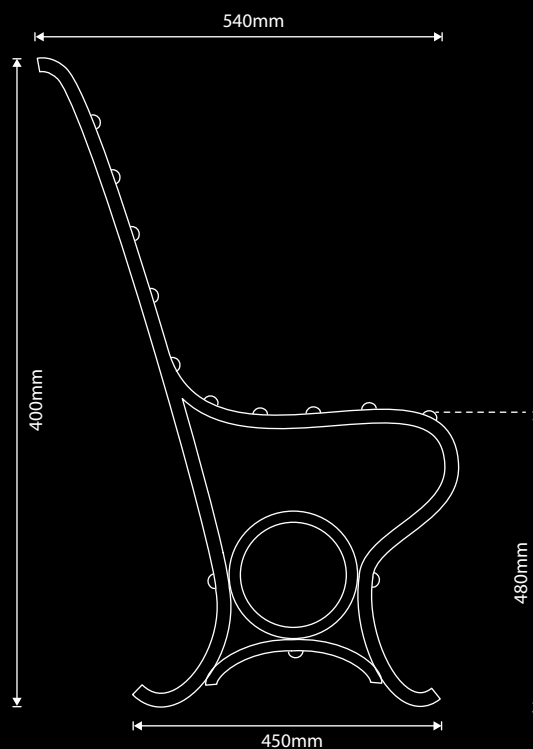

Produced in different gauges of iron according to the location and usage.

Dimensions

Height: 400mm Floor to Seating: 480mm
Width: 540mm
Base: 450mm

LOST ART
HISTORIC LANDSCAPE FURNISHING

Lost Art Limited, 1 Yewdale Crescent, Wigan, Lancashire, WN1 2HP, U.K.
T 01257 464601 E office@lost-art.co.uk W www.lost-art.co.uk